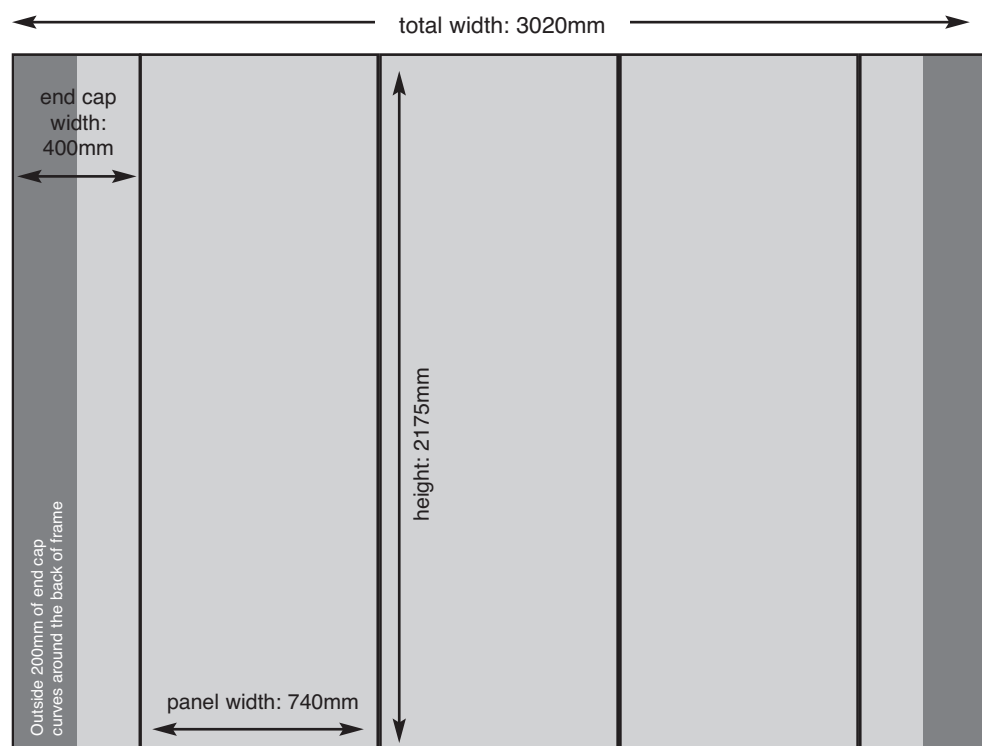

# 4x3 Pop-Up System

set up artwork at 25% (543.75mm x 940mm) as one page

# 3x3 Pop-Up System

Set up artwork at 25% (543.75mm x 755mm) as one page

# 2x3 Pop-Up System

Set up artwork at 25%  
(543.75mm x 570mm) as one page