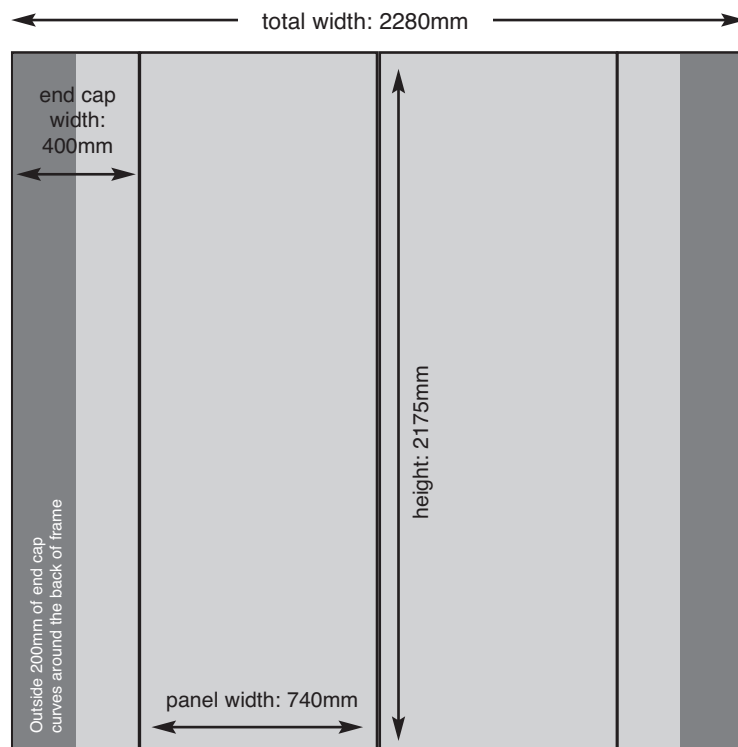

# 4x3 Pop-Up System

set up artwork at 25% (543.75mm x 940mm) as one page

# 3x3 Pop-Up System

Set up artwork at 25% (543.75mm x 755mm) as one page

# 2x3 Pop-Up System

Set up artwork at 25%  
(543.75mm x 570mm) as one page