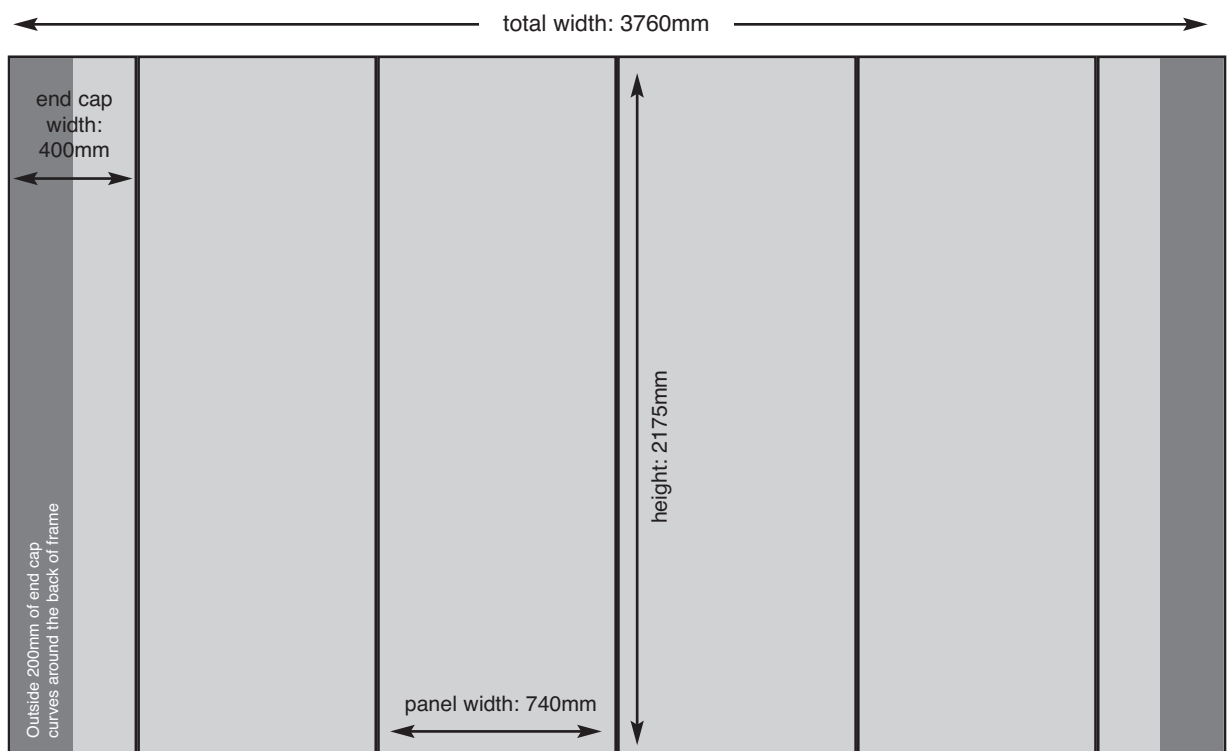

# 4x3 Pop-Up System

set up artwork at 25% (543.75mm x 940mm) as one page

# 3x3 Pop-Up System

Set up artwork at 25% (543.75mm x 755mm) as one page

# 2x3 Pop-Up System

Set up artwork at 25%  
(543.75mm x 570mm) as one page